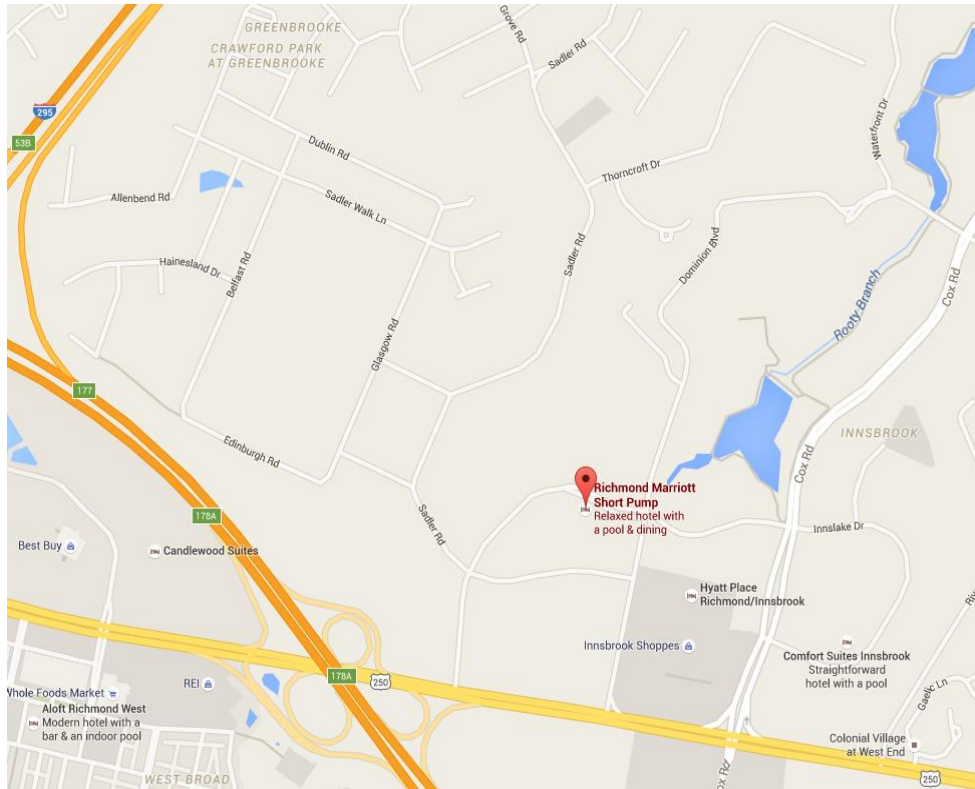

Richmond Marriott Short Pump

4240 Dominion Blvd

Glen Allen, VA 23060

Coming from points south/ Richmond International Airport:

1. Take I-64 West towards Richmond
2. Take Exit 190 on to I-95 North
3. Take Exit 79 onto 64 West towards Charlottesville
4. Take Exit 178B on to US-250 East (Broad Street)
5. First Stop Light on Broad Street Turn left on to Dominion Blvd
6. Richmond Marriott Short Pump will be on your left

Coming from points north via I-95:

1. Follow I-95 South toward Richmond
2. Take Exit 79 on to 64 West toward Charlottesville
3. Take Exit 178B on to US-250 East (Broad Street)
4. First Stop Light on Broad Street Turn left on to Dominion Blvd
5. Richmond Marriott Short Pump will be on your left