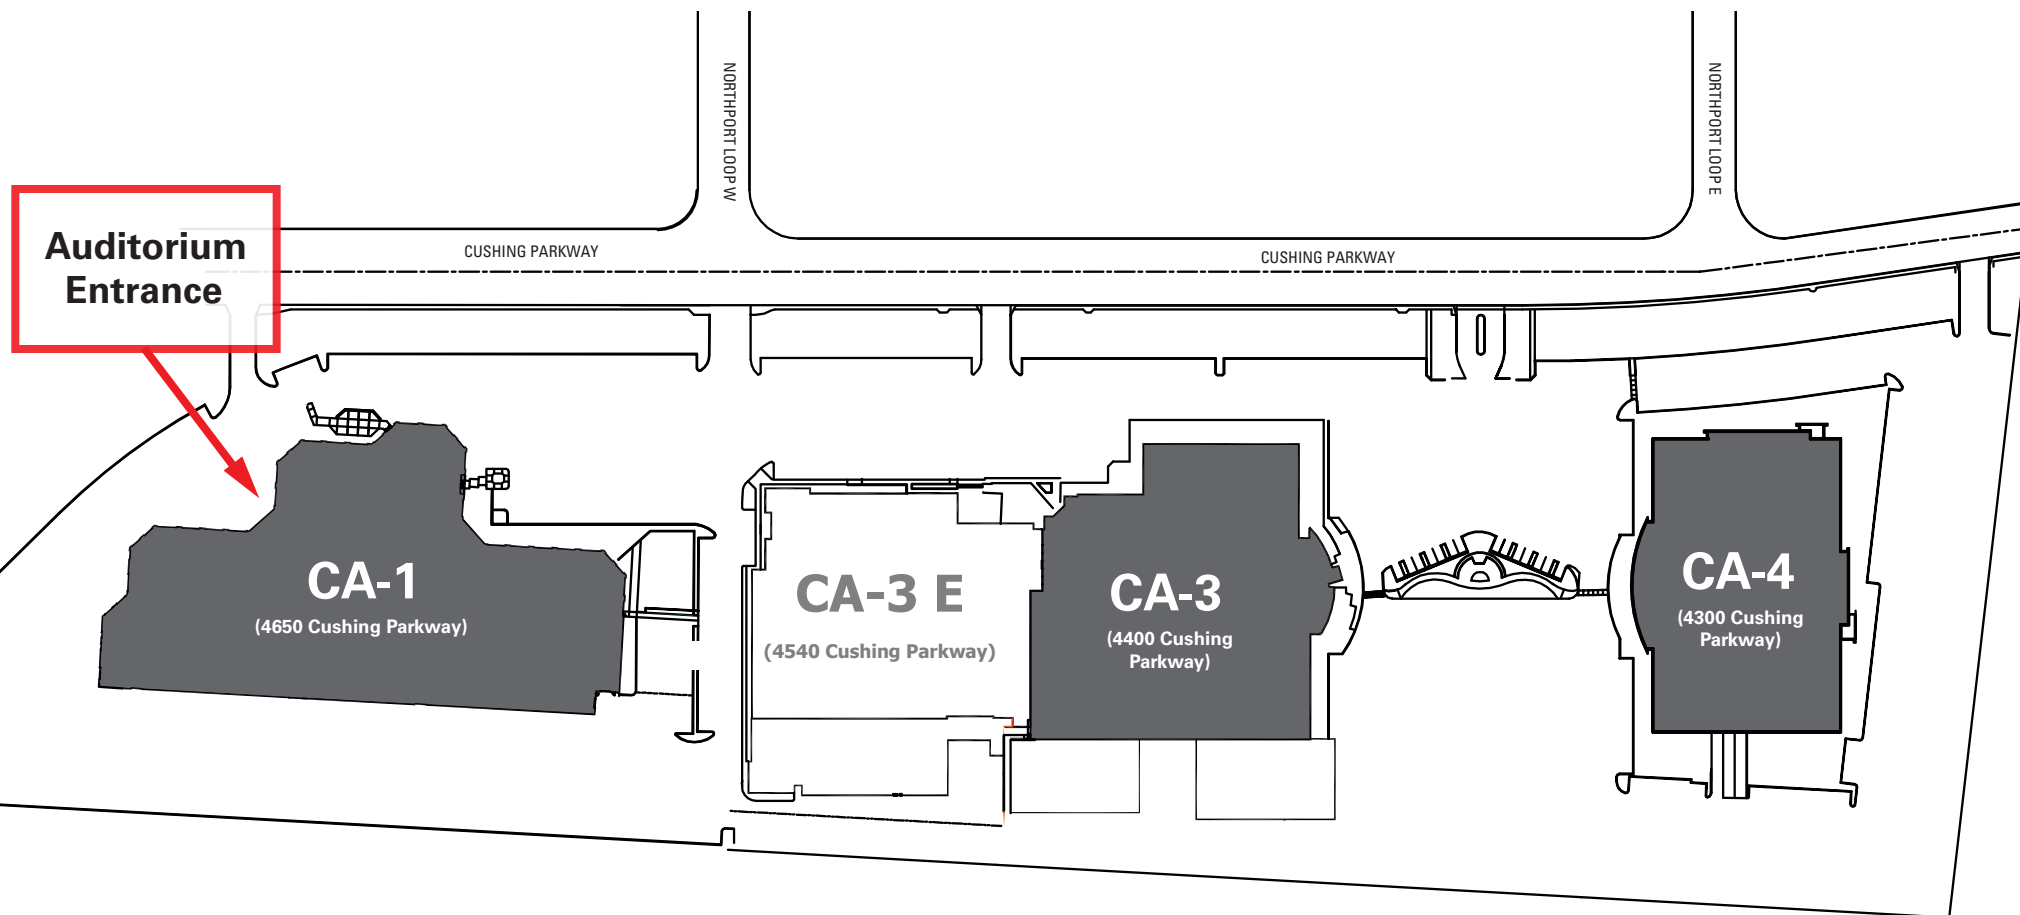

The auditorium is located in building CA-1 in Fremont, CA (4650 Cushing Parkway, Fremont, CA 94538). Please use the entrance indicated on the map below. If you need assistance, please call 510-572-6096.