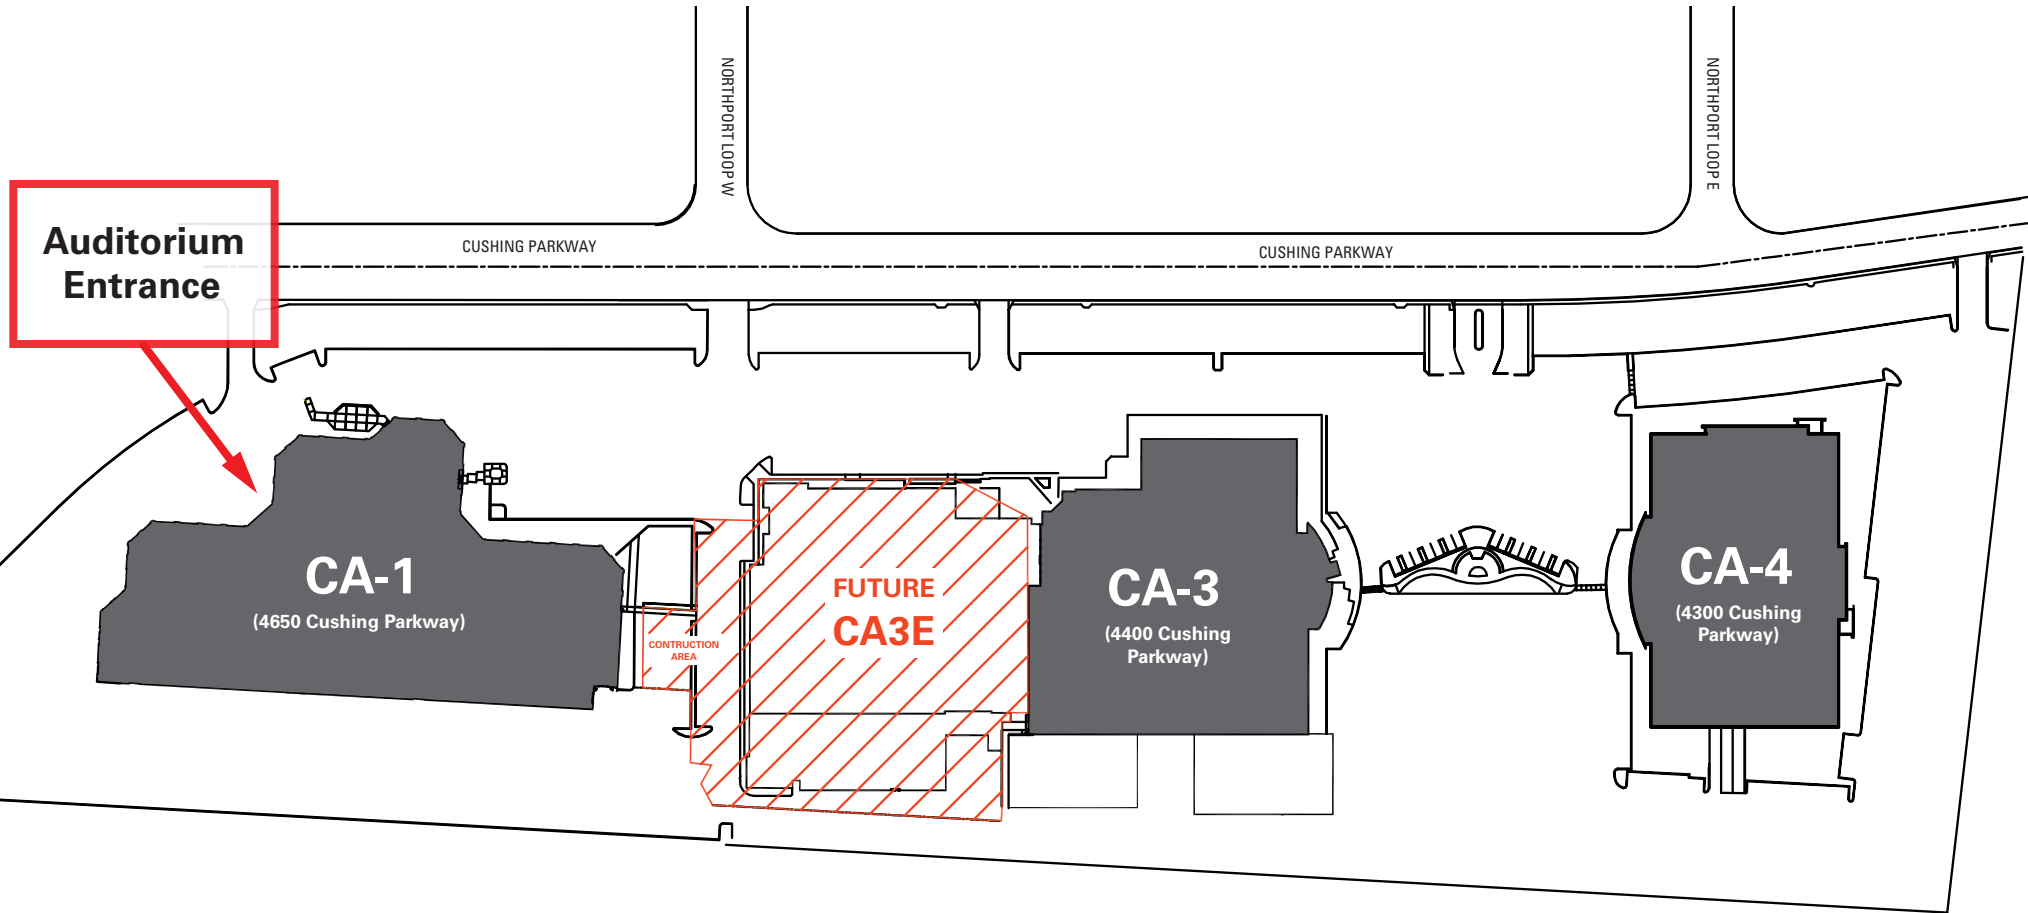

The auditorium is located in building CA-1 in Fremont, CA (4650 Cushing Parkway, Fremont, CA 94538). Please use the entrance indicated on the map below. If you need assistance, please call 510-572-6096.